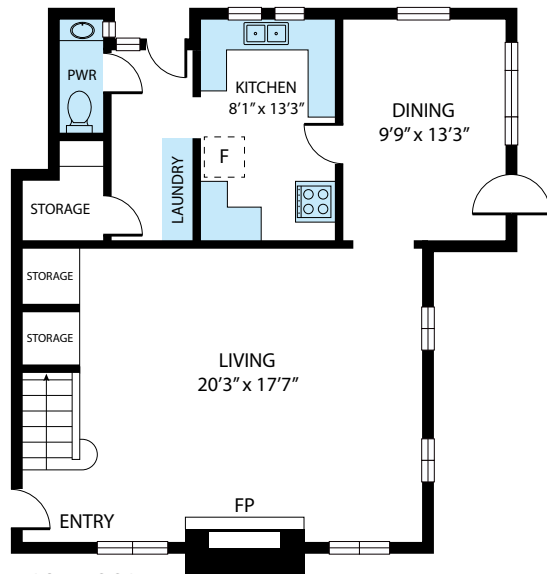

SECOND FLOOR

FIRST FLOOR

5456 Packard St ,Los Angeles 90019

TOTAL APPROX. HEATED AREA 1,506 SQ.FT

Whilst every attempt has been made to ensure the accuracy of the floor plan contained here, measurements of doors, windows, rooms and any other items are approximate and no responsibility is taken for any error, omission, or misstatement. This plan is for illustrative purposes only and should be used as such by any prospective purchaser.