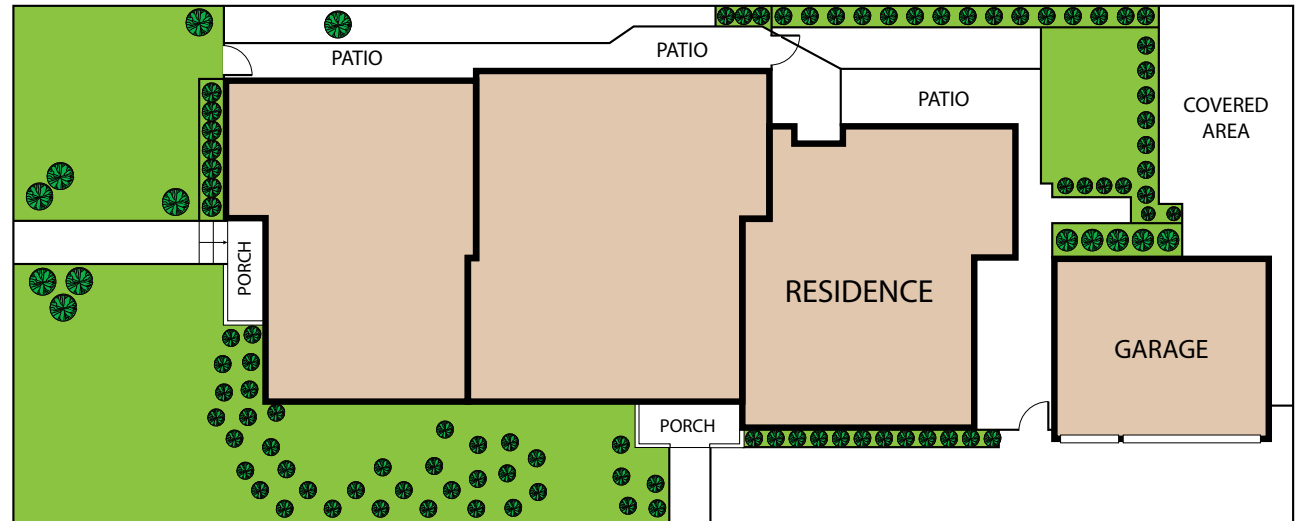

SECOND FLOOR

FIRST FLOOR

5456 Packard St ,Los Angeles 90019

TOTAL APPROX. HEATED AREA 1,506 SQ.FT

Whilst every attempt has been made to ensure the accuracy of the floor plan contained here, measurements of doors, windows, rooms and any other items are approximate and no responsibility is taken for any error, omission, or misstatement. This plan is for illustrative purposes only and should be used as such by any prospective purchaser.