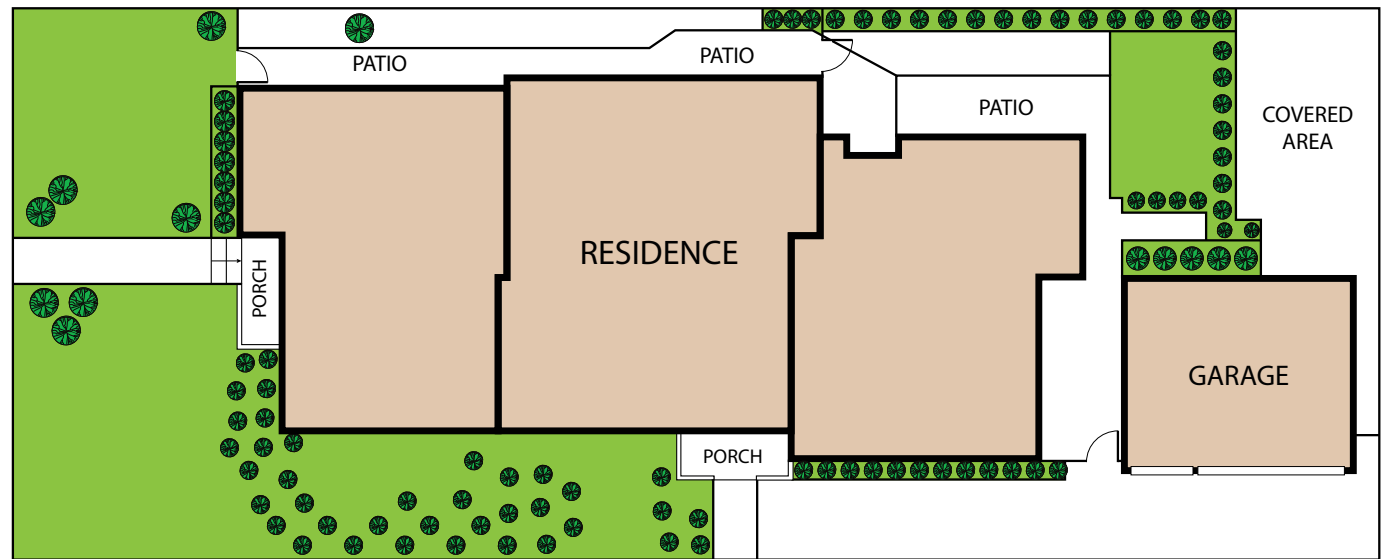

2ND FLOOR

FIRST FLOOR

5454 Packard St - Los Angeles 90019

TOTAL APPROX. HEATED AREA 1,561 SQ.FT

Whilst every attempt has been made to ensure the accuracy of the floor plan contained here, measurements of doors, windows, rooms and any other items are approximate and no responsibility is taken for any error, omission, or misstatement. This plan is for illustrative purposes only and should be used as such by any prospective purchaser.