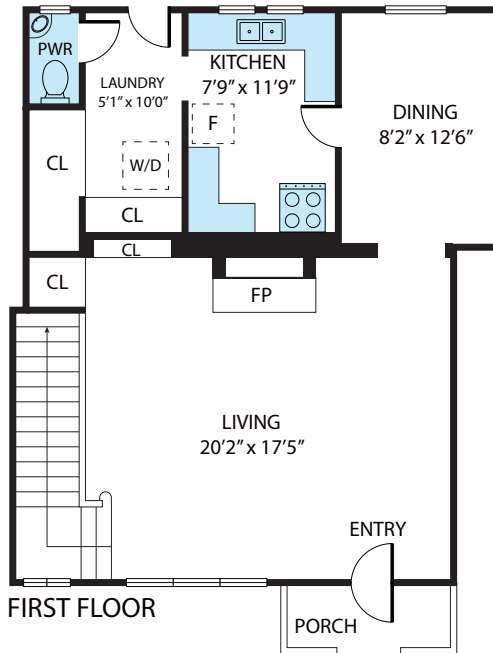

2ND FLOOR

FIRST FLOOR

5454 Packard St - Los Angeles 90019

TOTAL APPROX. HEATED AREA 1,561 SQ.FT

Whilst every attempt has been made to ensure the accuracy of the floor plan contained here, measurements of doors, windows, rooms and any other items are approximate and no responsibility is taken for any error, omission, or misstatement. This plan is for illustrative purposes only and should be used as such by any prospective purchaser.