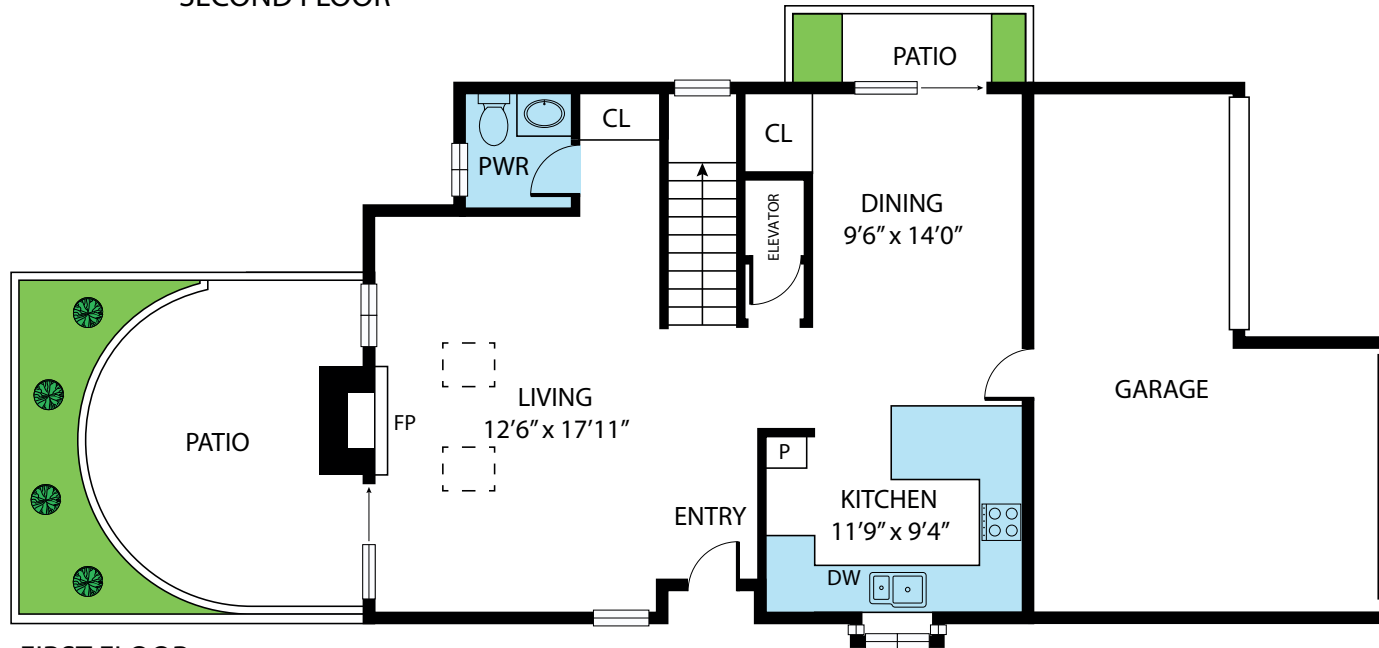

SECOND FLOOR

FIRST FLOOR

717 Law Street, San Diego 92109
TOTAL APPROX. HEATED AREA 1,642 SQ.FT

Whilst every attempt has been made to ensure the accuracy of the floor plan contained here, measurements of doors, windows, rooms and any other items are approximate and no responsibility is taken for any error, omission, or misstatement. This plan is for illustrative purposes only and should be used as such by any prospective purchaser.